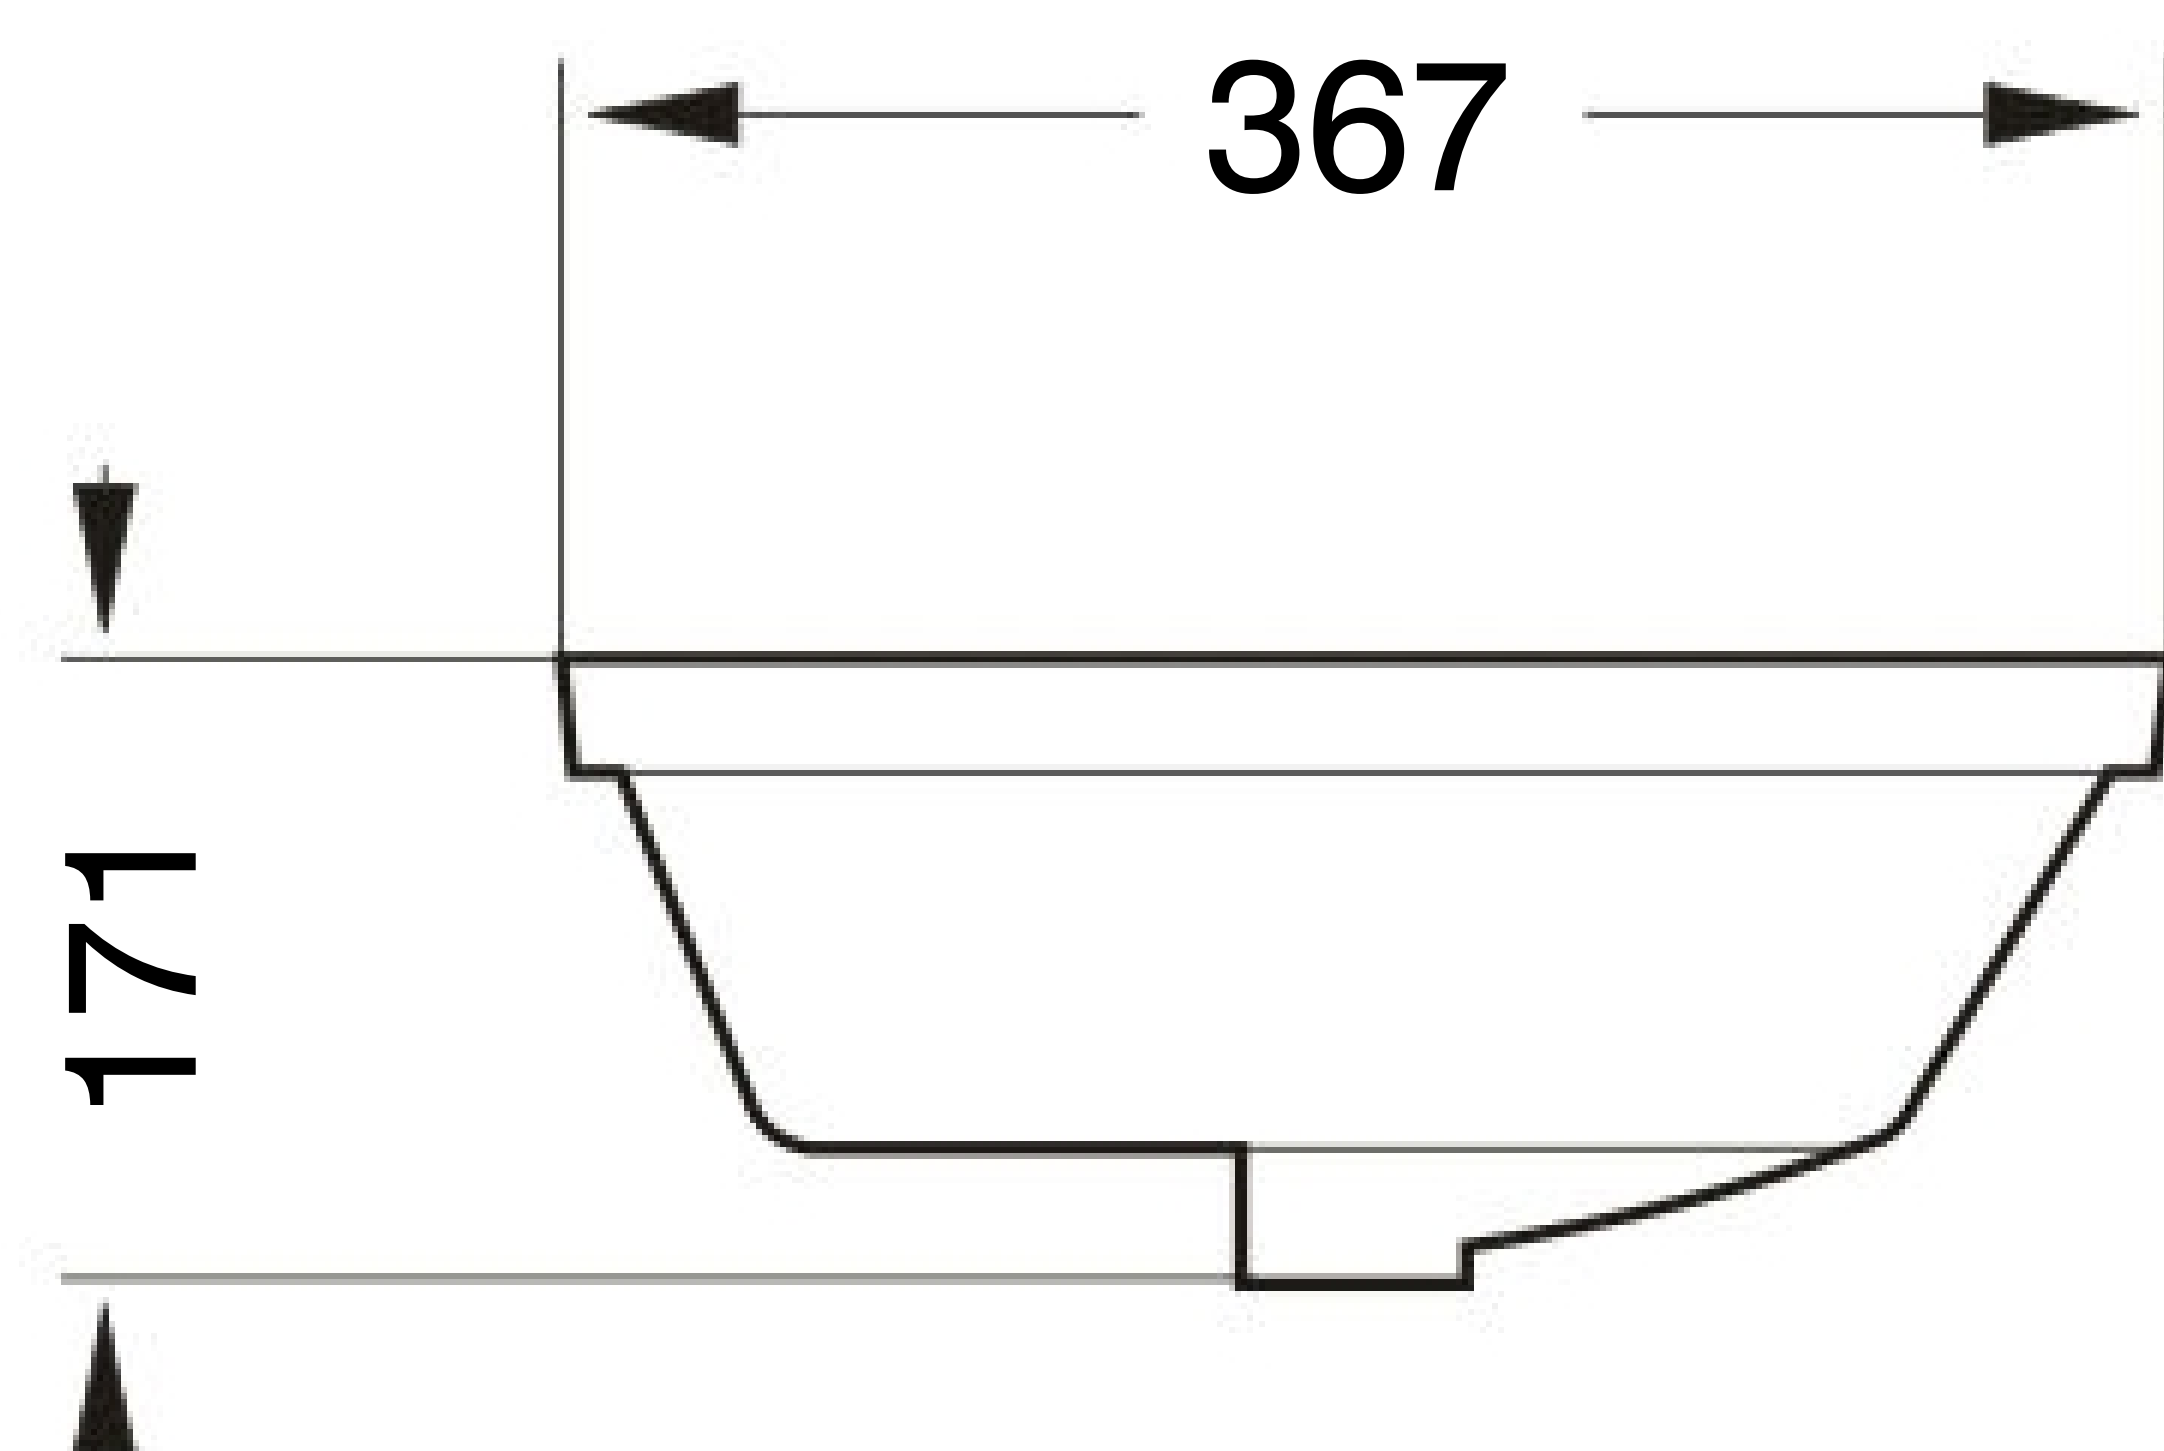

Under Counter Basin

Product Code : 1923

Technical Drawing

All dimension are in **mm**