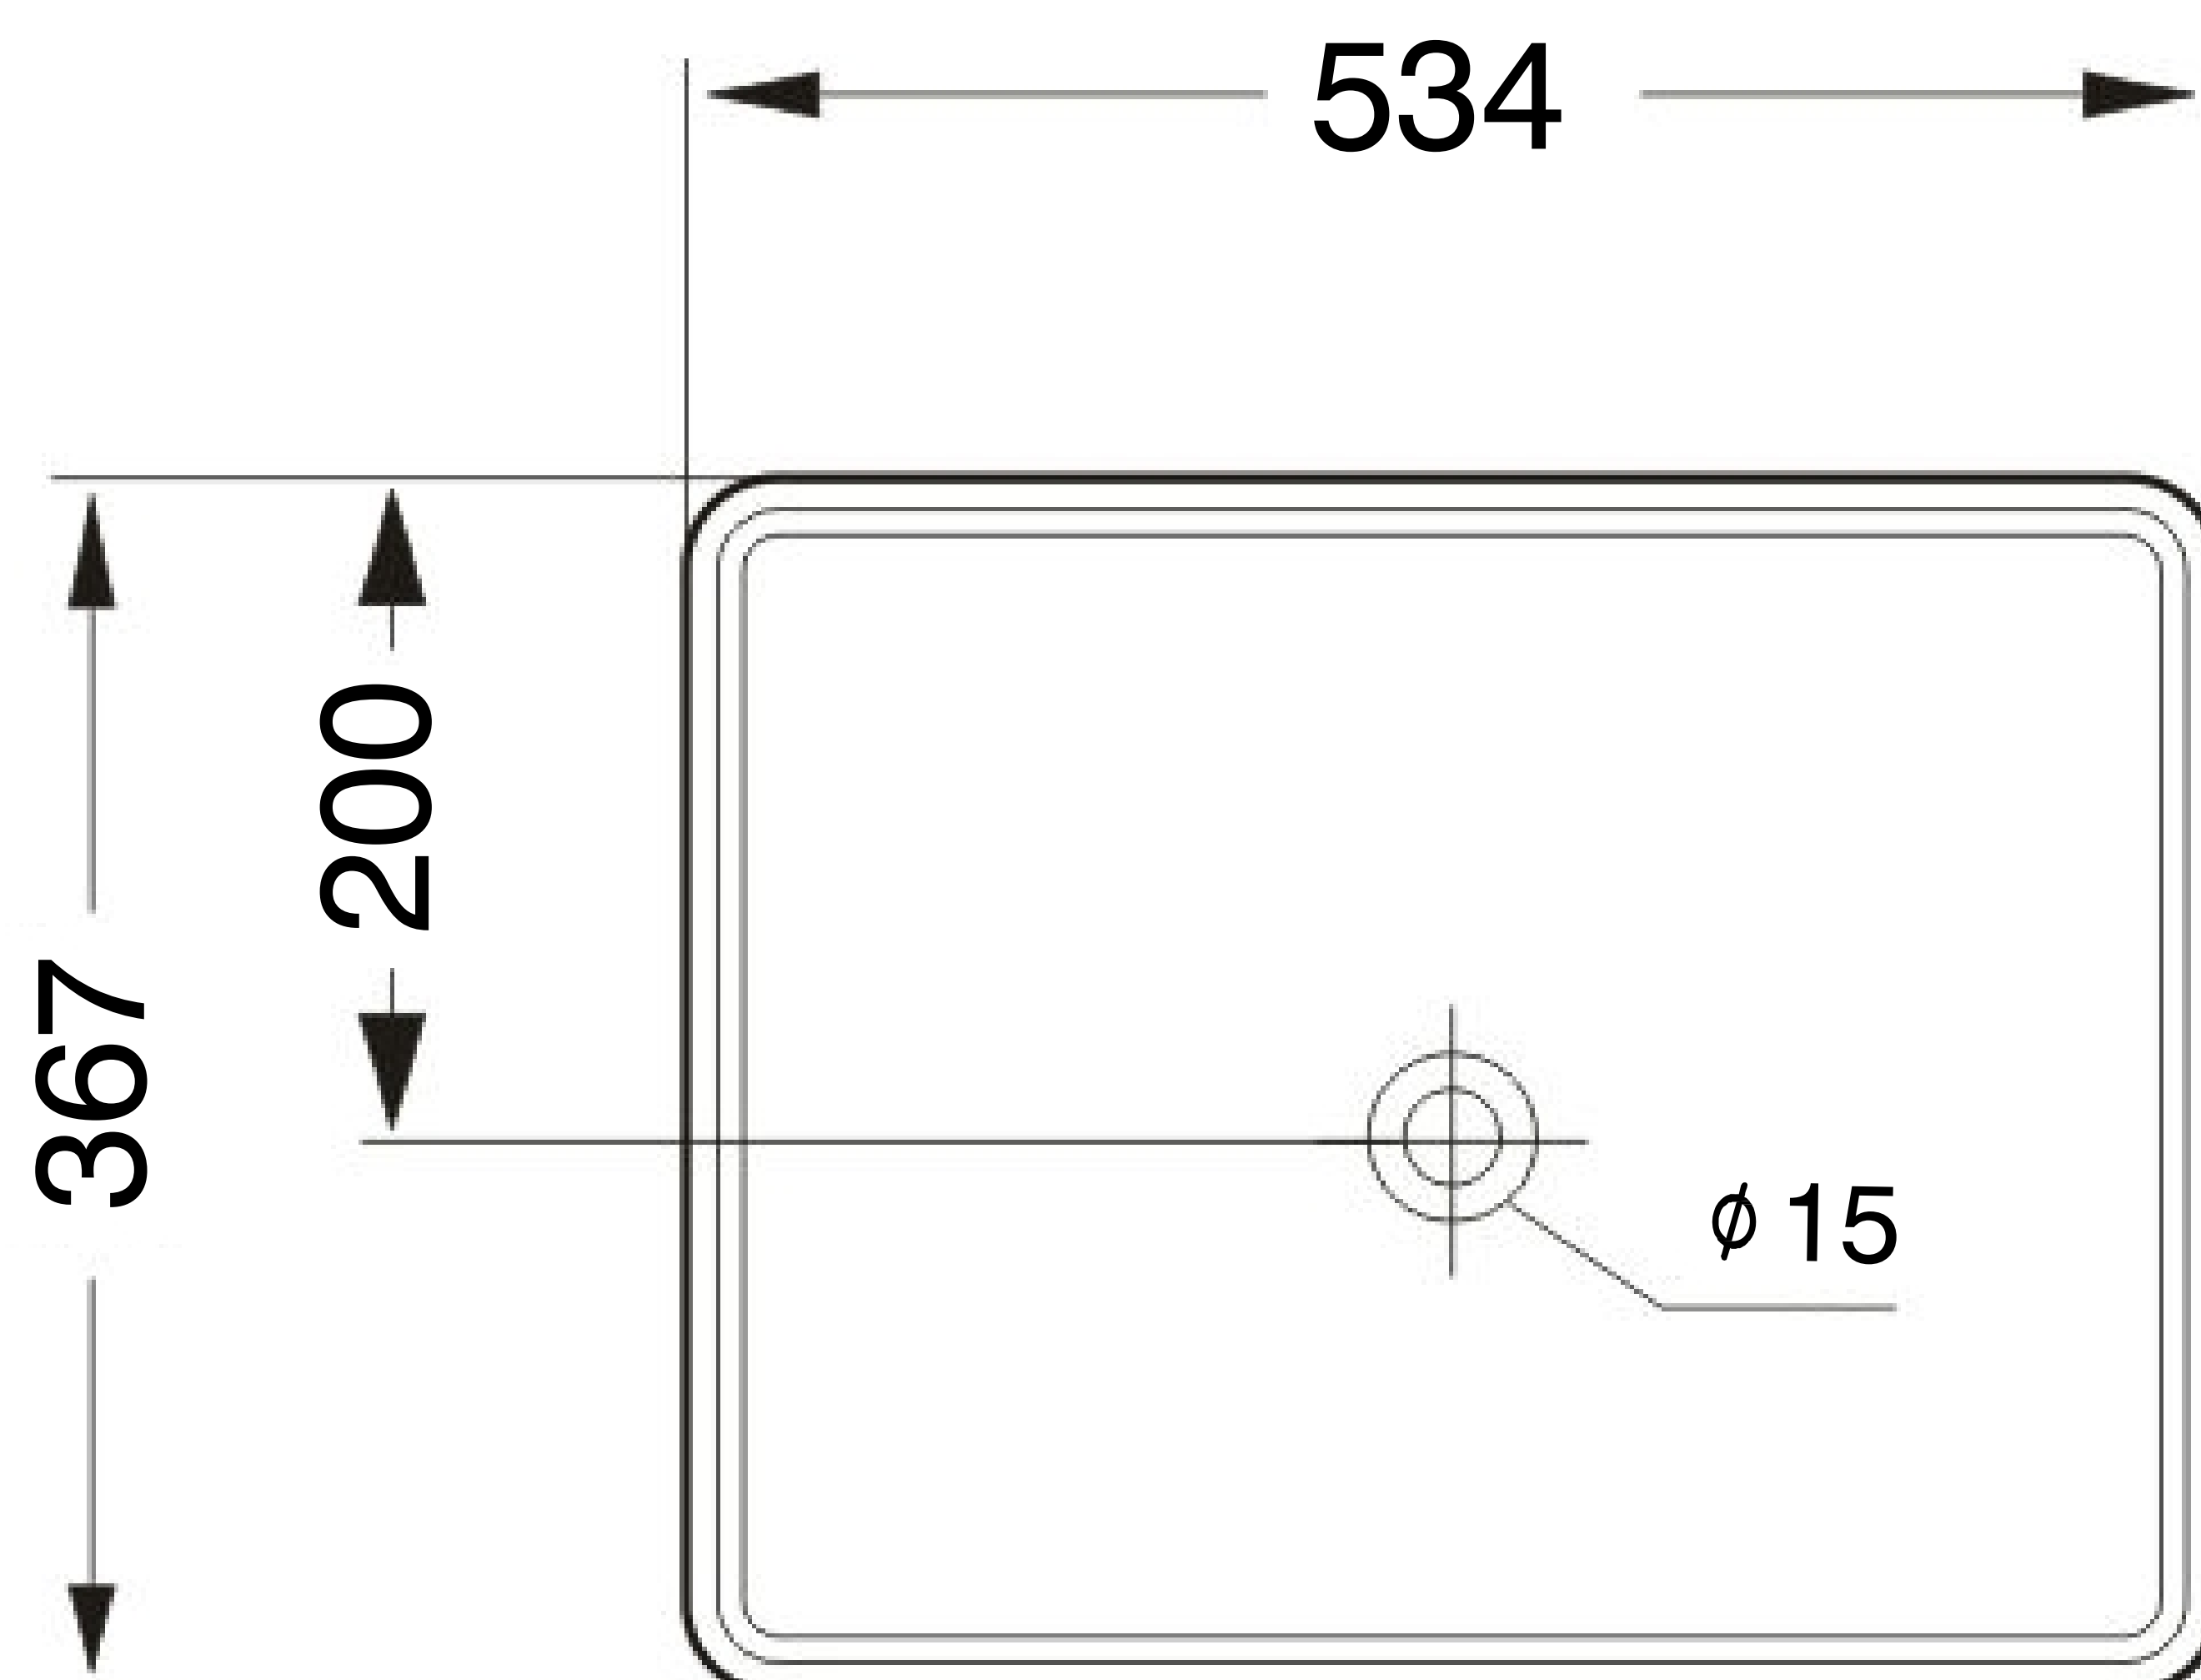

Under Counter Basin

Product Code : 1923

Technical Drawing

All dimension are in **mm**